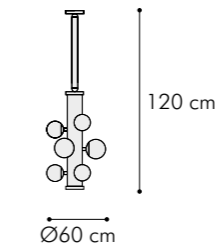

MISURE DIMENSIONS
Ø60xH 120 cm

Lampadario con tubolare in metallo
finitura OTTONE
Cintura di sospensione in cuoio
9 sfere in vetro bianco
Lampadine LED

Chandelier with metal BRASS finish tube
Leather suspension belt
9 white glass spheres
LED bulbs

PAG.42-45