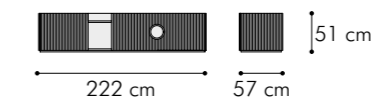

MISURE DIMENSIONS
222x57xH 51 cm