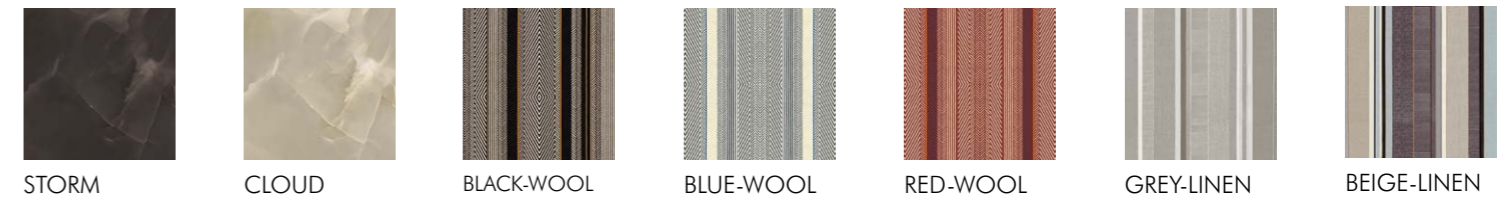

STORM

CLOUD

BLACK-WOOL

BLUE-WOOL

RED-WOOL

GREY-LINEN

BEIGE-LINEN