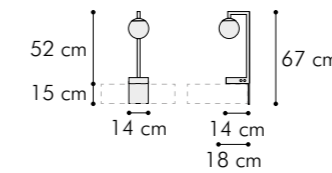

SWAN NL50

lampada da appoggio integrata
built-in table lamp

MISURE DIMENSIONS
14x18x67 cm

Lampada da appoggio integrata
Metallo finitura OTTONE
Sfera in vetro bianco
Lampadina LED
Accensione touch

Built-in table lamp
Metal BRASS finish
White glass sphere
LED bulb
Touch button